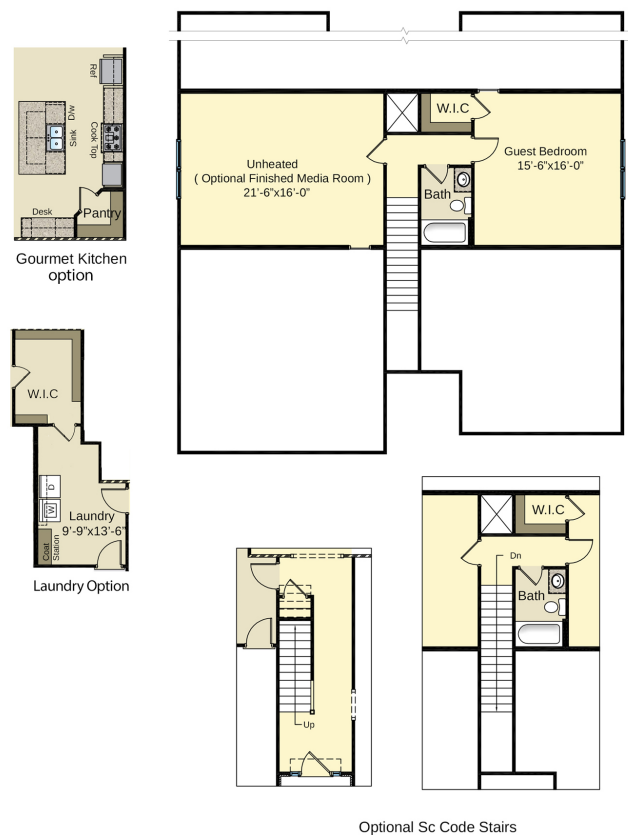

SECOND FLOOR